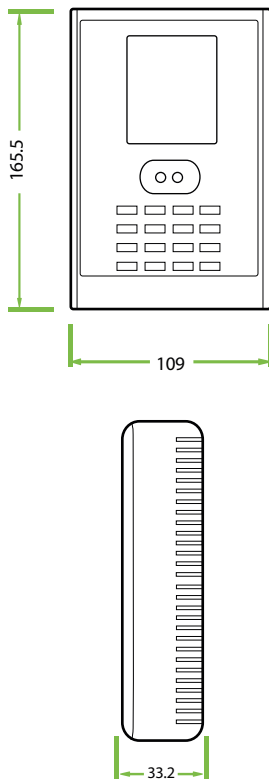

Specifications

Face Capacity	1,500
ID Card Capacity	2,000
Record Capacity	100,000
Display	2.8-inch TFT Screen
Communication	TCP/IP, USB-Host, Wi-Fi (Optional)
Standard Functions	SMS, DST, Schedule-bell, Self-Service Query, Automatic Status Switch, T9 Input, Photo ID, Camera, Multi-verification, RS232 Printer (Optional Cable)
Interface for Access Control	3rd Party Electric Lock, Door Sensor, Exit Button, Alarm
Optional Functions	ID / MF Card, Work Code, ADMS
Power Supply	DC 12V 1.5A
Verification Speed	≤1 Sec.
Operating Temp.	0°C - 45°C
Operating Humidity	20% - 80%
Dimension	109x165.5x33.2 mm (Length*Width*Thickness)
Net Weight	264g

Dimensions