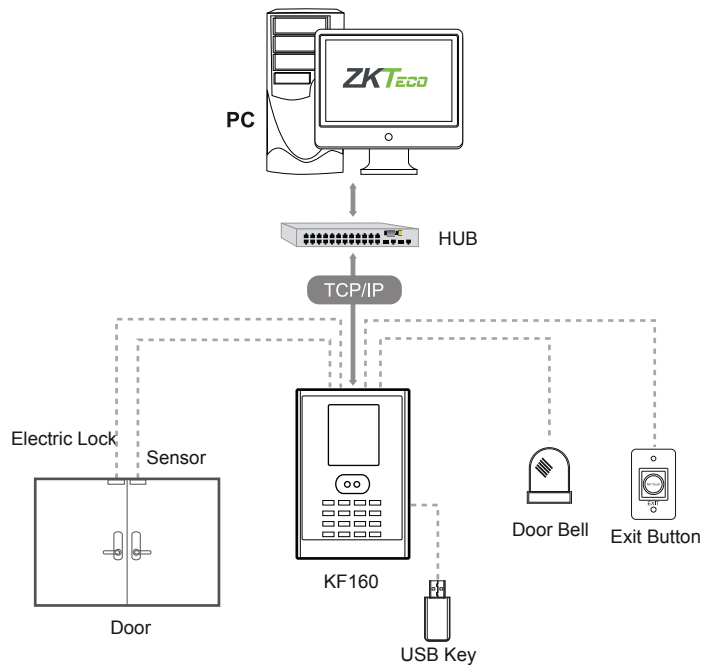

Configuration

ZKTeco Inc.
E-mail: sales@zkteco.com
www.zkteco.com

© Copyright 2014. ZKTeco Inc. ZKTeco Logo is a registered trademark of ZKTeco or a related company. All other product and company names mentioned are used for identification purposes only and may be the trademarks of their respective owners. All specifications are subject to change without notice. All rights reserved.